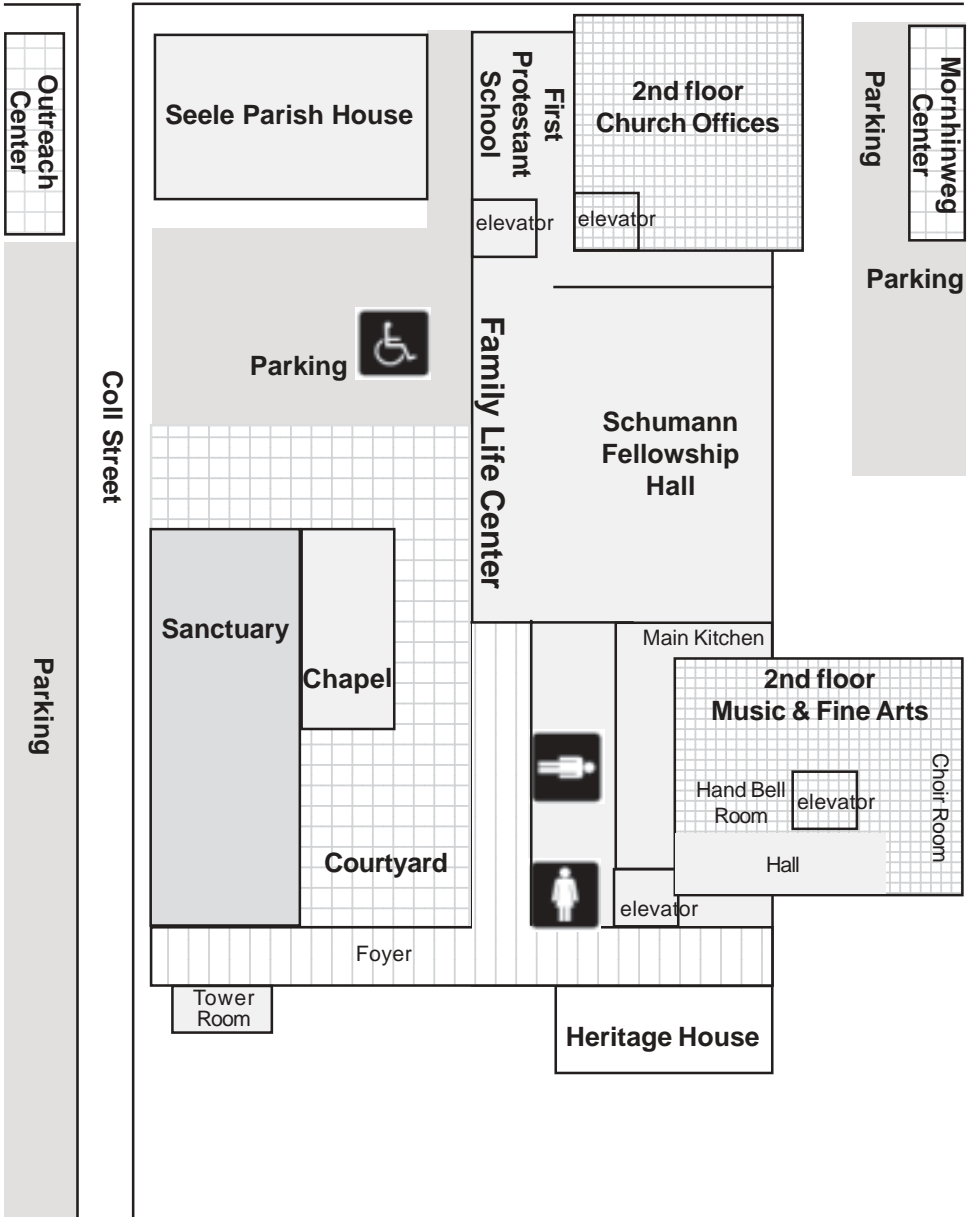

First Protestant Church Campus Map

Castell Street

Seguin Street